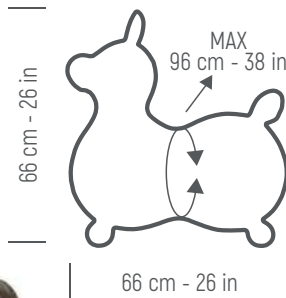

Rody Max

80.05 Rody Max

colour: orange
packaging: printed box
carton: 2 pcs
EAN: 8001698080055