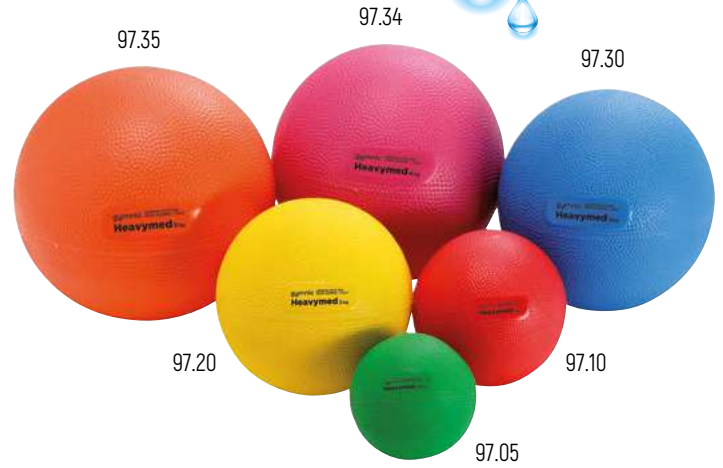

Filled with water