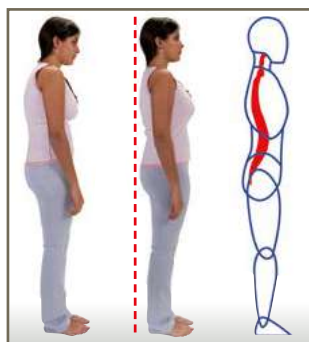

POSTURE

Gymnic products help to improve muscle tone and posture.