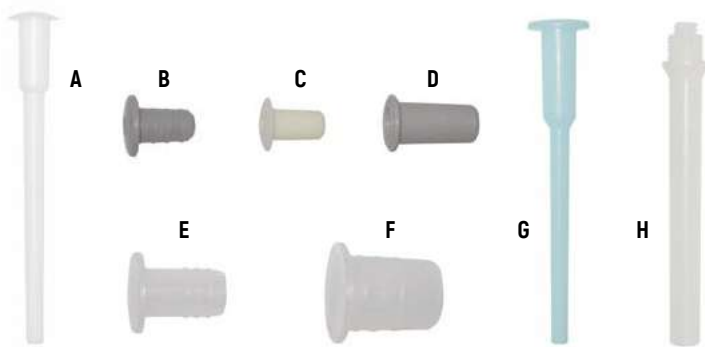

99.36 Ball Support "M"
for Ø 65-75 cm balls
size: Ø 60 cm
colour: grey ●
packaging: polybag
carton: 20 pcs
EAN: 8001698099361
Made in Portugal

99.36 Ball Support "M"

+

95.14 Disco Sport

=

99.42 Plugs

A Over Ball
B Disco Sport/Disco Dome
Core Balance/Sit On Air
Movin' Step
Multiactiv Stones
C Softgym Over/Over Ki