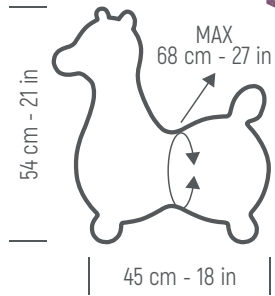

Rody Magical Unicorn

79.90 Speedy Base

Rody Magical Unicorn

24 - Toys - Early Learning

Gyffy

AGE - YEARS
3+

80.06 Gyffy

colour: yellow ●
packaging: printed box
carton: 6 pcs
EAN: 8001698080062