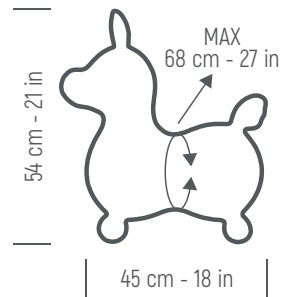

22 - Toys - Early Learning

Rody

80.02 Rody

colour: red ●
packaging: printed box
carton: 6 pcs
EAN: 8001698080024

70.12 Rody

colour: yellow ●
packaging: printed box
carton: 6 pcs
EAN: 8001698070124

70.13 Rody

colour: blue ●
packaging: printed box
carton: 6 pcs
EAN: 8001698070131

70.02 Rody

colour: green ●
packaging: printed box
carton: 6 pcs
EAN: 8001698070025