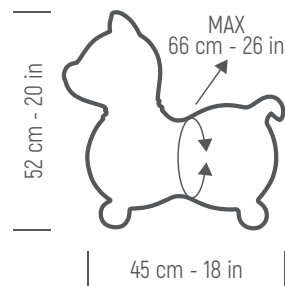

Kody

AGE - YEARS
3+

75.01 Kody

colour: purple ●
packaging: printed box
carton: 6 pcs
EAN: 8001698075013