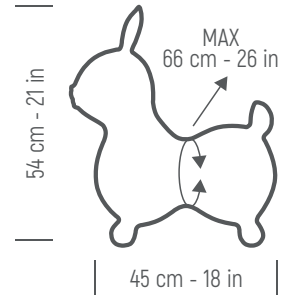

80.09 Raffy

colour: pink ●
packaging: printed box
carton: 6 pcs
EAN: 8001698080093