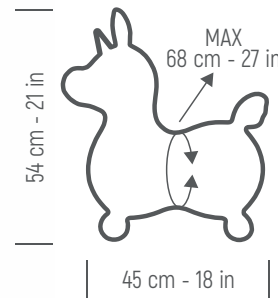

Rody Magical Unicorn

69.01 Rody Magical Unicorn

colour: light pink
packaging: printed box
carton: 6 pcs
EAN: 8001698069012

69.02 Rody Magical Unicorn

colour: silver grey
packaging: printed box
carton: 6 pcs
EAN: 8001698069029

Rody Max

80.05 Rody Max

colour: orange
packaging: printed box
carton: 2 pcs
EAN: 8001698080055

Accessories

» Page 51